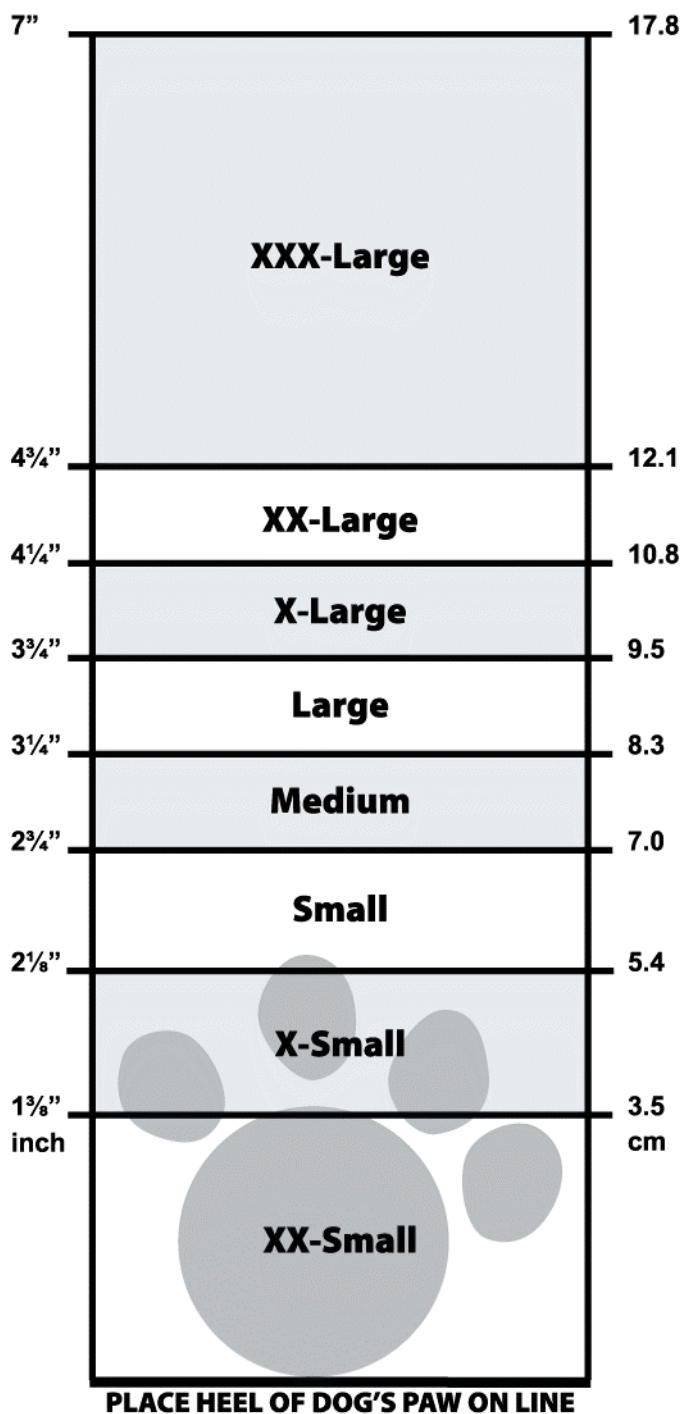

Dog Shoe Sizing Chart

Place the sizing chart on the ground, then place one of your dog's front paws on the chart with the heel of the paw against the thick black line. Be sure your dog is placing their normal weight on the paw that you are measuring. Choose the appropriate size shoe based on the information provided on this sizing chart.

Please Check Scale Before Using Chart